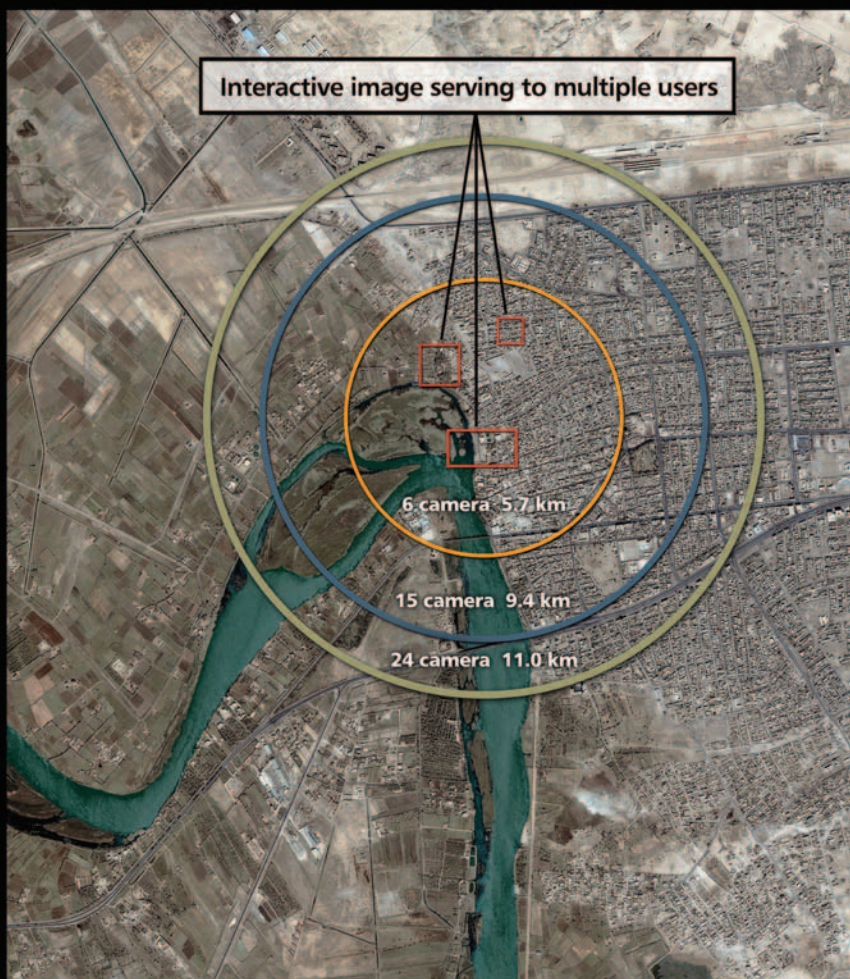

Airborne Persistent Surveillance

ITT's persistent surveillance system provides critical support for immediate situational awareness with real-time, broad area, continuous imagery, enabling multiple users to view different regions of interest quickly and efficiently.